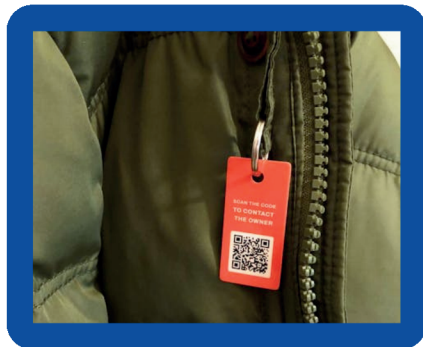

Hours
Monday, Tuesday, Thursday, Friday
9:00 - 11:00 AM; 3:00 - 7:00 PM
Wednesday
11:00 - 2:00 PM

Create your free account at
my.pingtag.com