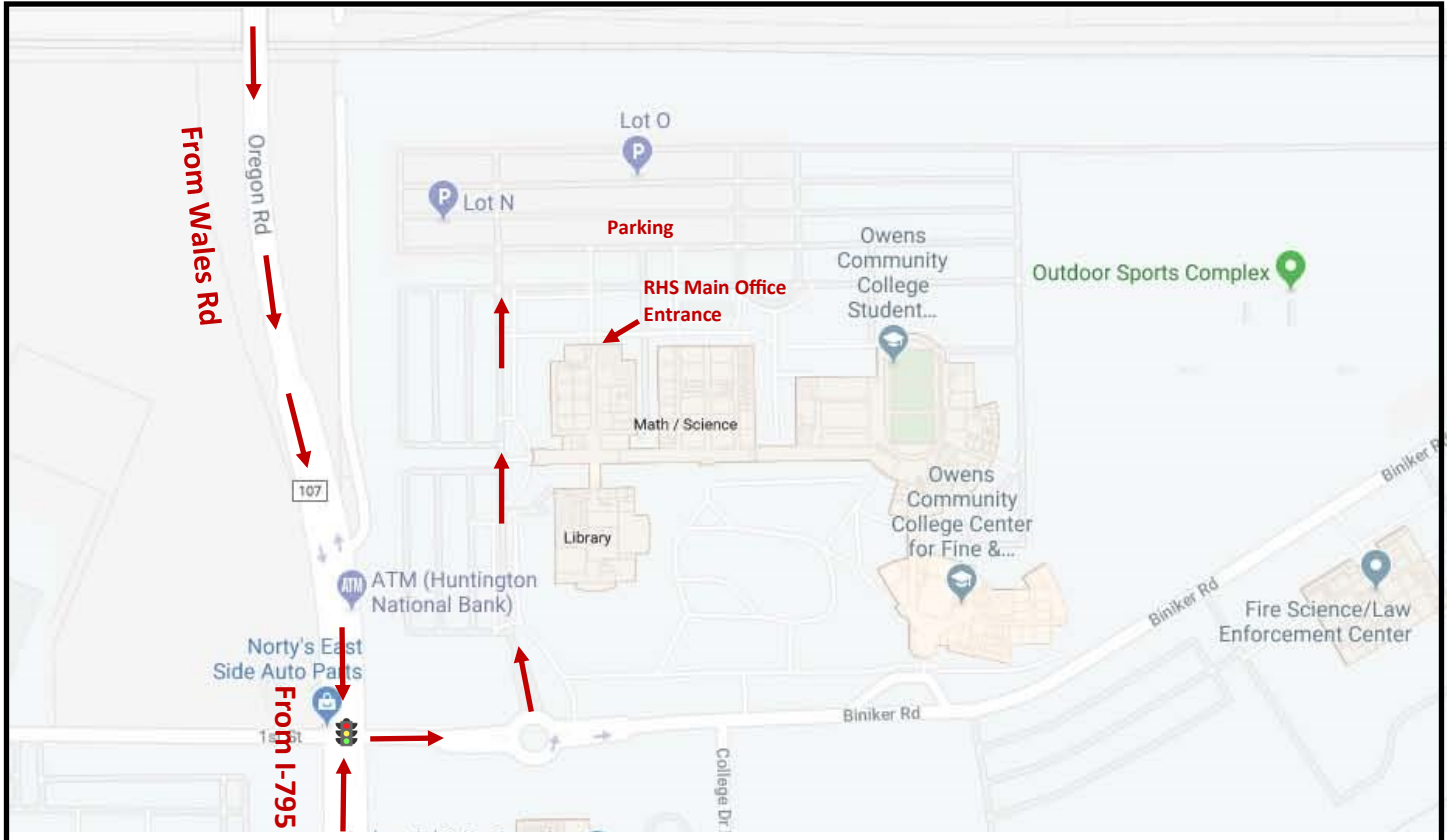

Rossford High School - Owens Campus Administrative Offices/Classrooms

From I-75

- Take Wales Rd exit toward Oregon Rd/Northwood.
- Turn right on Oregon Rd (continuous right turn).
- Turn left on Biniker Rd at stoplight.
- Go around roundabout for left turn.
- Park in parking Lot O.

Rossford High School Main Entrance located at first door to the right when facing the building from Parking Lot O.

Main Office Phone
419-666-5262