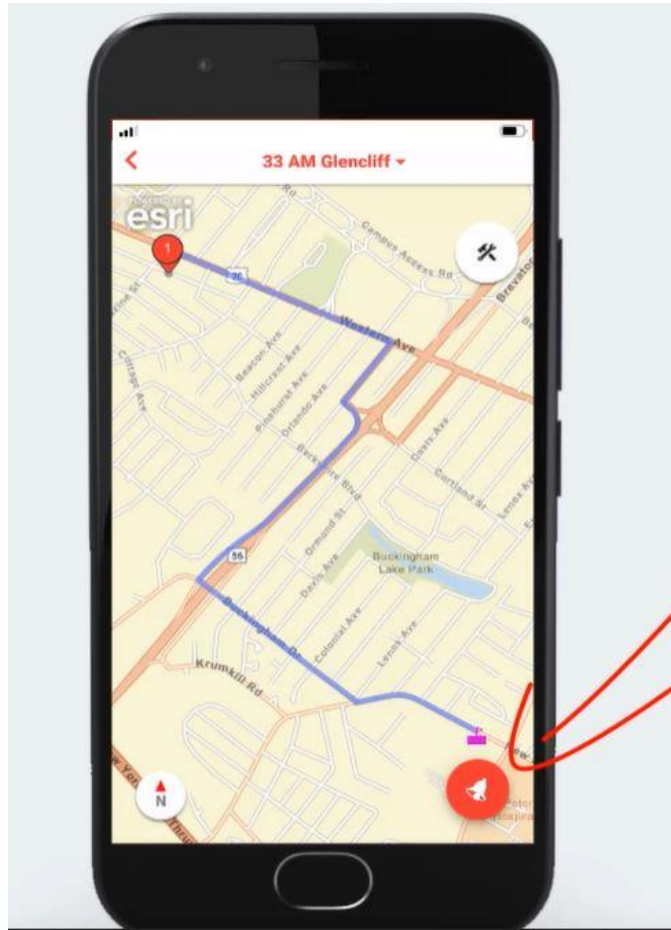

With Geo Alerts receive notifications when your child's bus arrives or departs from a specific location.

SELECT THE ELLIPSIS BUTTON
CHOOSE MAP FROM THE MENU

TAP ON THE BUTTON TO CREATE
NEW GEO ALERT AREAS

SELECT ADD GEO ALERT

CREATE A NAME FOR YOUR
GEO ALERT

- MOVE THE MAP TO POSITION THE GEO ALERT AREA
- USE THE SLIDER TO INCREASE OR DECREASE THE RADIUS FOR THIS ALERT
- SELECT IF YOU WANT THE ALERT WHEN THE BUS IS ARRIVING AND/OR DEPARTING THE GEO ALERT AREA
- SELECT TIME RANGE IF YOU ONLY WANT TO RECEIVE NOTIFICATIONS FOR THIS GEO ALERT AT A SPECIFIC TIME
- WHEN ANY VEHICLE THEY RIDE ON PASSES THROUGH THIS AREA, DURING THE TIME OF ONE OF THEIR ASSIGNED TRIPS IT WILL PRODUCE AN ALERT

TAP SAVE IN THE UPPER RIGHT CORNER

MULTIPLE GEO ALERT AREAS CAN BE CREATED FOR EACH STUDENT

TAP ON THE GEO ALERT ICON

TO EDIT YOUR GEO ALERTS OR VIEW A HISTORY OF GEO ALERTS