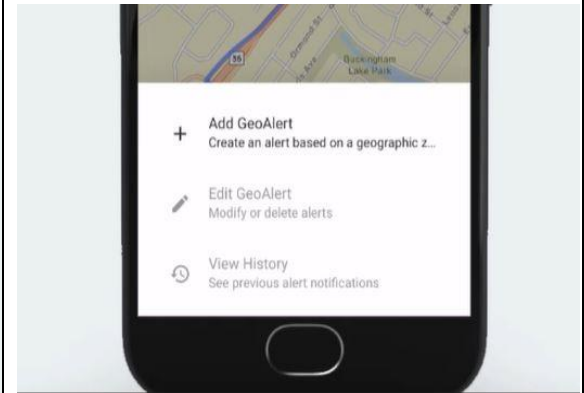

With Geo Alerts receive notifications when your child's bus arrives or departs from a specific location.

SELECT THE ELLIPSIS BUTTON
CHOOSE MAP FROM THE MENU

TAP ON THE BUTTON TO CREATE
NEW GEO ALERT AREAS

SELECT ADD GEO ALERT

CREATE A NAME FOR YOUR
GEO ALERT

- MOVE THE MAP TO POSITION THE GEO ALERT AREA
- USE THE SLIDER TO INCREASE OR DECREASE THE RADIUS FOR THIS ALERT
- SELECT IF YOU WANT THE ALERT WHEN THE BUS IS ARRIVING AND/OR DEPARTING THE GEO ALERT AREA
- SELECT TIME RANGE IF YOU ONLY WANT TO RECEIVE NOTIFICATIONS FOR THIS GEO ALERT AT A SPECIFIC TIME
- WHEN ANY VEHICLE THEY RIDE ON PASSES THROUGH THIS AREA, DURING THE TIME OF ONE OF THEIR ASSIGNED TRIPS IT WILL PRODUCE AN ALERT

TAP SAVE IN THE UPPER RIGHT CORNER

MULTIPLE GEO ALERT AREAS CAN BE CREATED FOR EACH STUDENT

TAP ON THE GEO ALERT ICON

TO EDIT YOUR GEO ALERTS OR VIEW A HISTORY OF GEO ALERTS