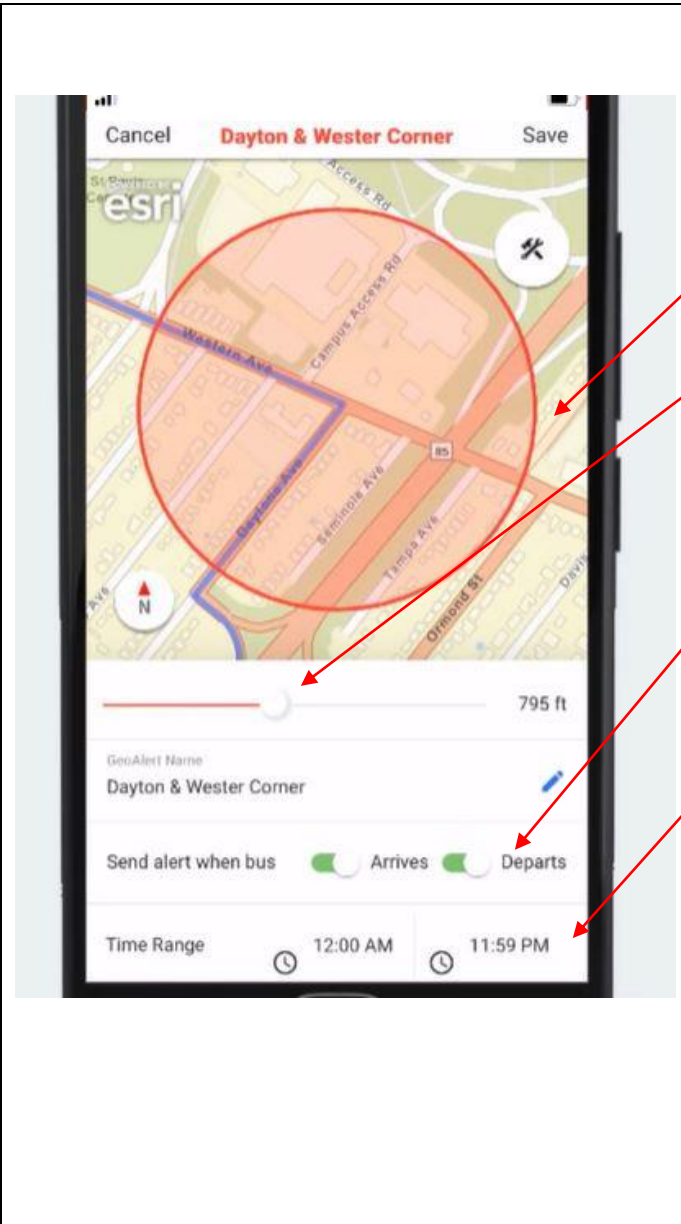

With Geo Alerts receive notifications when your child's bus arrives or departs from a specific location.

SELECT THE ELLIPSIS BUTTON
CHOOSE MAP FROM THE MENU

TAP ON THE BUTTON TO CREATE
NEW GEO ALERT AREAS

SELECT ADD GEO ALERT

CREATE A NAME FOR YOUR
GEO ALERT

- MOVE THE MAP TO POSITION THE GEO ALERT AREA
- USE THE SLIDER TO INCREASE OR DECREASE THE RADIUS FOR THIS ALERT
- SELECT IF YOU WANT THE ALERT WHEN THE BUS IS ARRIVING AND/OR DEPARTING THE GEO ALERT AREA
- SELECT TIME RANGE IF YOU ONLY WANT TO RECEIVE NOTIFICATIONS FOR THIS GEO ALERT AT A SPECIFIC TIME
- WHEN ANY VEHICLE THEY RIDE ON PASSES THROUGH THIS AREA, DURING THE TIME OF ONE OF THEIR ASSIGNED TRIPS IT WILL PRODUCE AN ALERT

TAP SAVE IN THE UPPER RIGHT CORNER

MULTIPLE GEO ALERT AREAS CAN BE CREATED FOR EACH STUDENT

TAP ON THE GEO ALERT ICON

TO EDIT YOUR GEO ALERTS OR VIEW A HISTORY OF GEO ALERTS