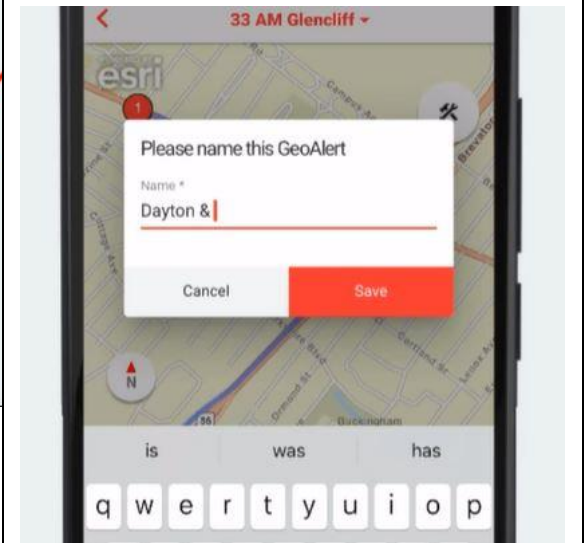

With Geo Alerts receive notifications when your child's bus arrives or departs from a specific location.

SELECT THE ELLIPSIS BUTTON
CHOOSE MAP FROM THE MENU

TAP ON THE BUTTON TO CREATE
NEW GEO ALERT AREAS

SELECT ADD GEO ALERT

CREATE A NAME FOR YOUR
GEO ALERT

- MOVE THE MAP TO POSITION THE GEO ALERT AREA
- USE THE SLIDER TO INCREASE OR DECREASE THE RADIUS FOR THIS ALERT
- SELECT IF YOU WANT THE ALERT WHEN THE BUS IS ARRIVING AND/OR DEPARTING THE GEO ALERT AREA
- SELECT TIME RANGE IF YOU ONLY WANT TO RECEIVE NOTIFICATIONS FOR THIS GEO ALERT AT A SPECIFIC TIME
- WHEN ANY VEHICLE THEY RIDE ON PASSES THROUGH THIS AREA, DURING THE TIME OF ONE OF THEIR ASSIGNED TRIPS IT WILL PRODUCE AN ALERT

TAP SAVE IN THE UPPER RIGHT CORNER

MULTIPLE GEO ALERT AREAS CAN BE CREATED FOR EACH STUDENT

TAP ON THE GEO ALERT ICON

TO EDIT YOUR GEO ALERTS OR VIEW A HISTORY OF GEO ALERTS