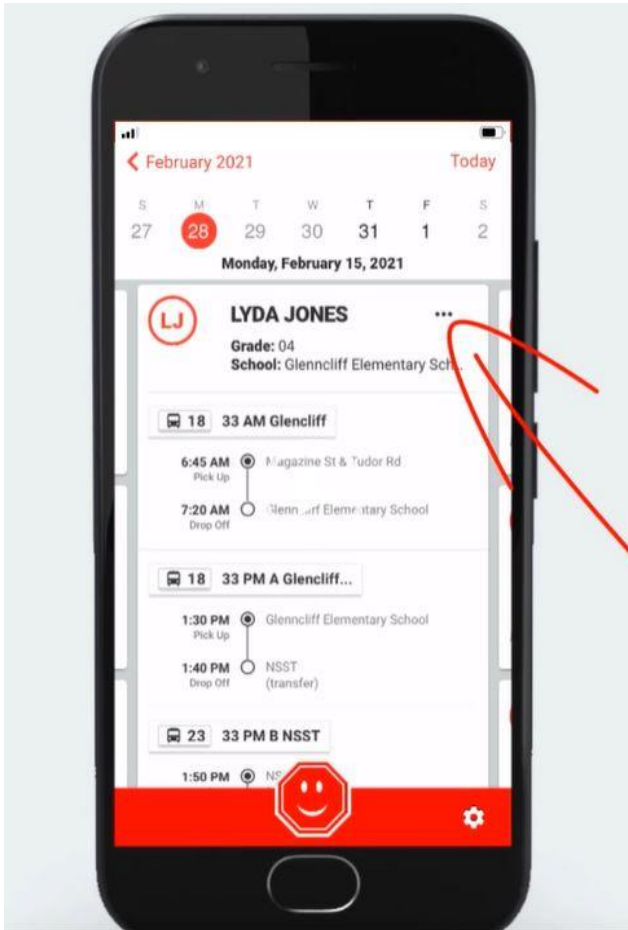

With Geo Alerts receive notifications when your child's bus arrives or departs from a specific location.

SELECT THE ELLIPSIS BUTTON
CHOOSE MAP FROM THE MENU

TAP ON THE BUTTON TO CREATE
NEW GEO ALERT AREAS

SELECT ADD GEO ALERT

CREATE A NAME FOR YOUR
GEO ALERT

- MOVE THE MAP TO POSITION THE GEO ALERT AREA
- USE THE SLIDER TO INCREASE OR DECREASE THE RADIUS FOR THIS ALERT
- SELECT IF YOU WANT THE ALERT WHEN THE BUS IS ARRIVING AND/OR DEPARTING THE GEO ALERT AREA
- SELECT TIME RANGE IF YOU ONLY WANT TO RECEIVE NOTIFICATIONS FOR THIS GEO ALERT AT A SPECIFIC TIME
- WHEN ANY VEHICLE THEY RIDE ON PASSES THROUGH THIS AREA, DURING THE TIME OF ONE OF THEIR ASSIGNED TRIPS IT WILL PRODUCE AN ALERT

TAP SAVE IN THE UPPER RIGHT CORNER

MULTIPLE GEO ALERT AREAS CAN BE CREATED FOR EACH STUDENT

TAP ON THE GEO ALERT ICON

TO EDIT YOUR GEO ALERTS OR VIEW A HISTORY OF GEO ALERTS