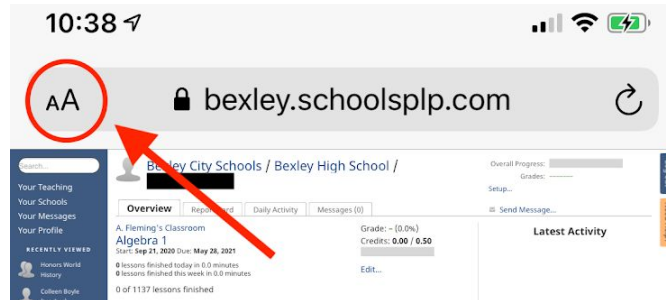

Submitting Assignments in SchoolsPLP on an iPad or iPhone

Navigation tools at the bottom of Safari in iPad or iPhone block the submission box or other buttons at the bottom of the SchoolsPLP screen. To be able to view the buttons needed to submit an assignment, quiz, or test, do the following:

- Tap "aA" in the URL bar at the top of Safari.

- Select "Hide Toolbar" to hide the toolbar at the bottom and make the submission box visible.

- After submitting work, tap in the URL bar at the top of Safari, and the toolbar will come back.