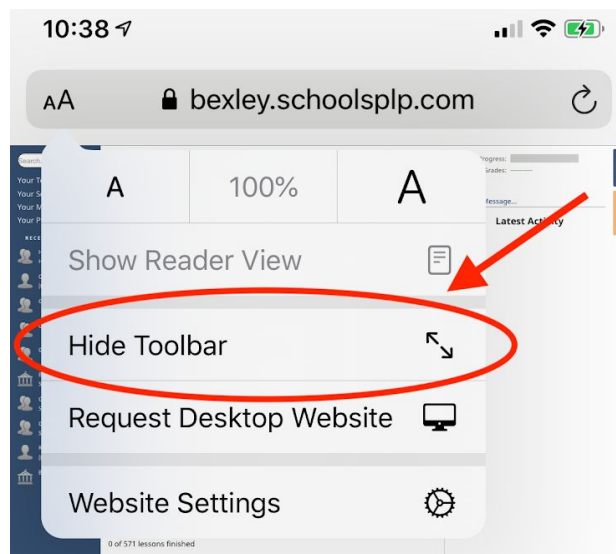

Submitting Assignments in SchoolsPLP on an iPad or iPhone

Navigation tools at the bottom of Safari in iPad or iPhone block the submission box or other buttons at the bottom of the SchoolsPLP screen. To be able to view the buttons needed to submit an assignment, quiz, or test, do the following:

- Tap "aA" in the URL bar at the top of Safari.

- Select "Hide Toolbar" to hide the toolbar at the bottom and make the submission box visible.

- After submitting work, tap in the URL bar at the top of Safari, and the toolbar will come back.