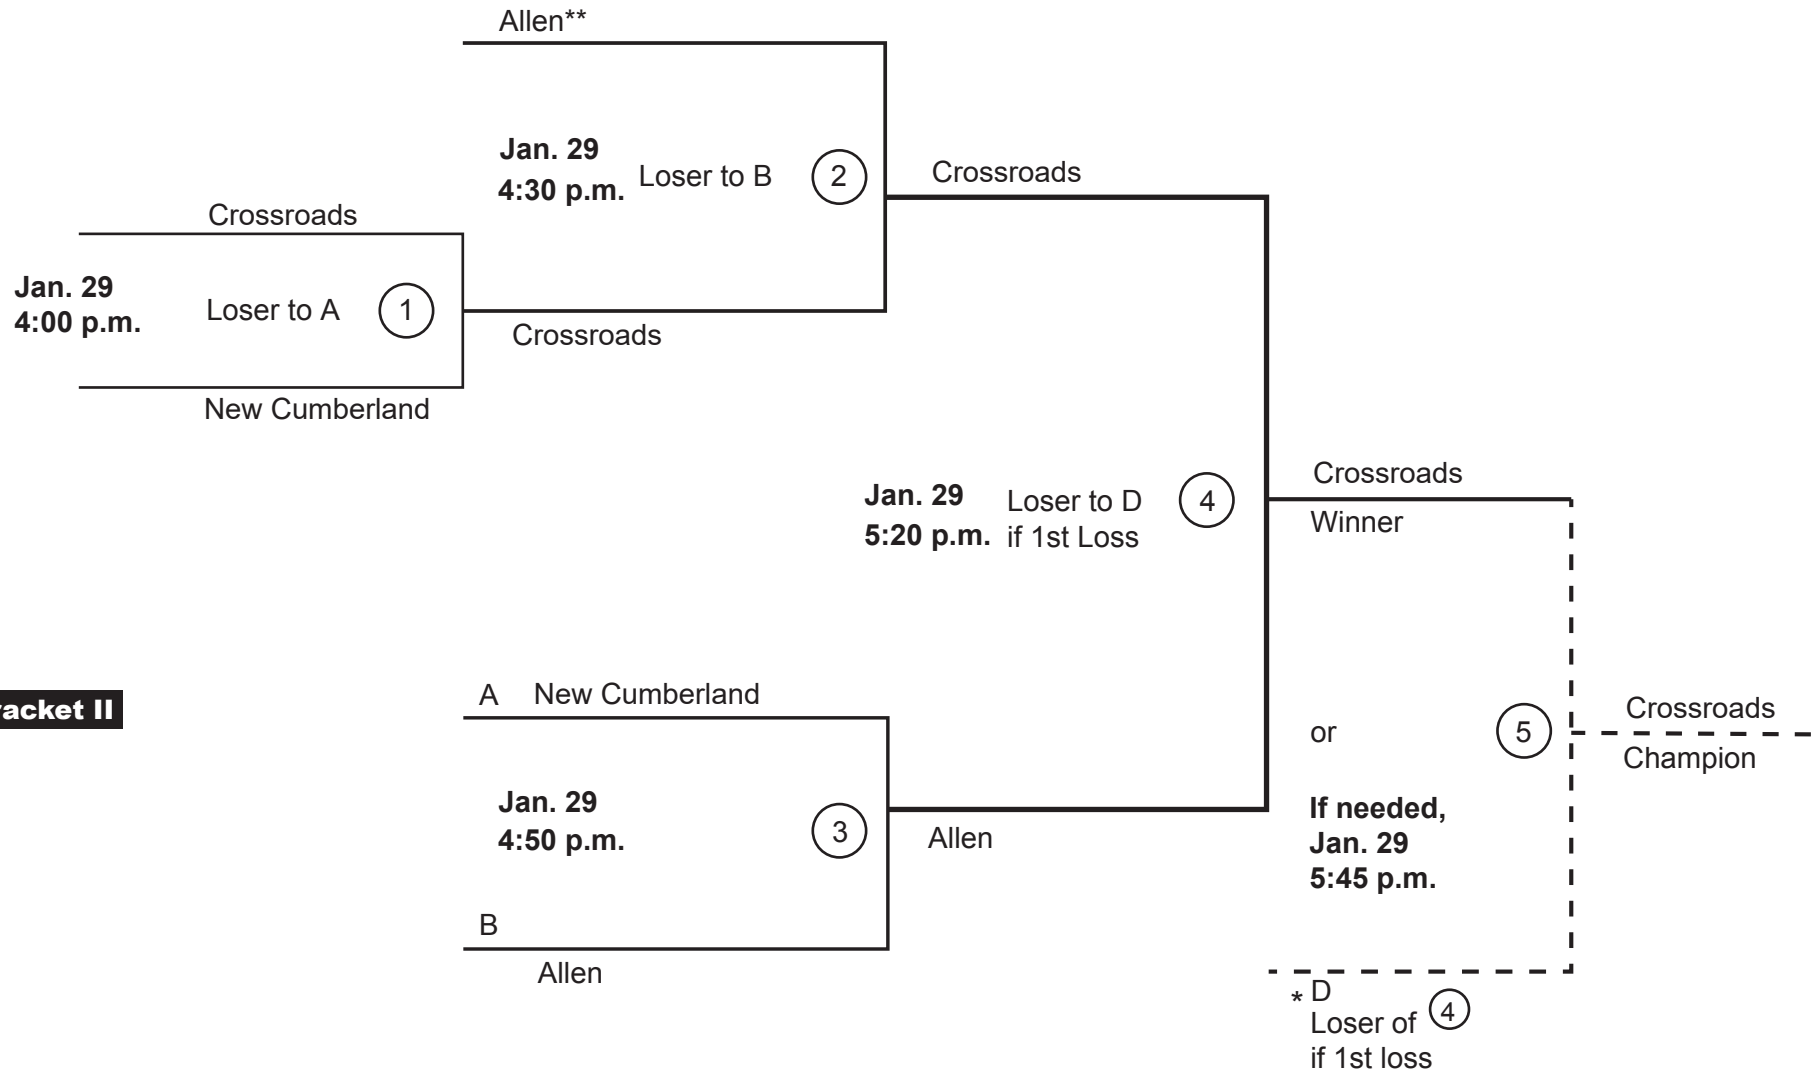

WEST SHORE FOUNDATION • &\$24 ACADEMIC BOWL

6th Grade • 3 Team Double Elimination Bracket

Bracket I

* See page 3 of the Academic Bowl Guidelines for rules regarding Double Elimination.

** In cases where the number of teams at the start of the tournament is not divisible by two, one team will receive a bye in the first round entitling them to advance to the second round automatically without playing.