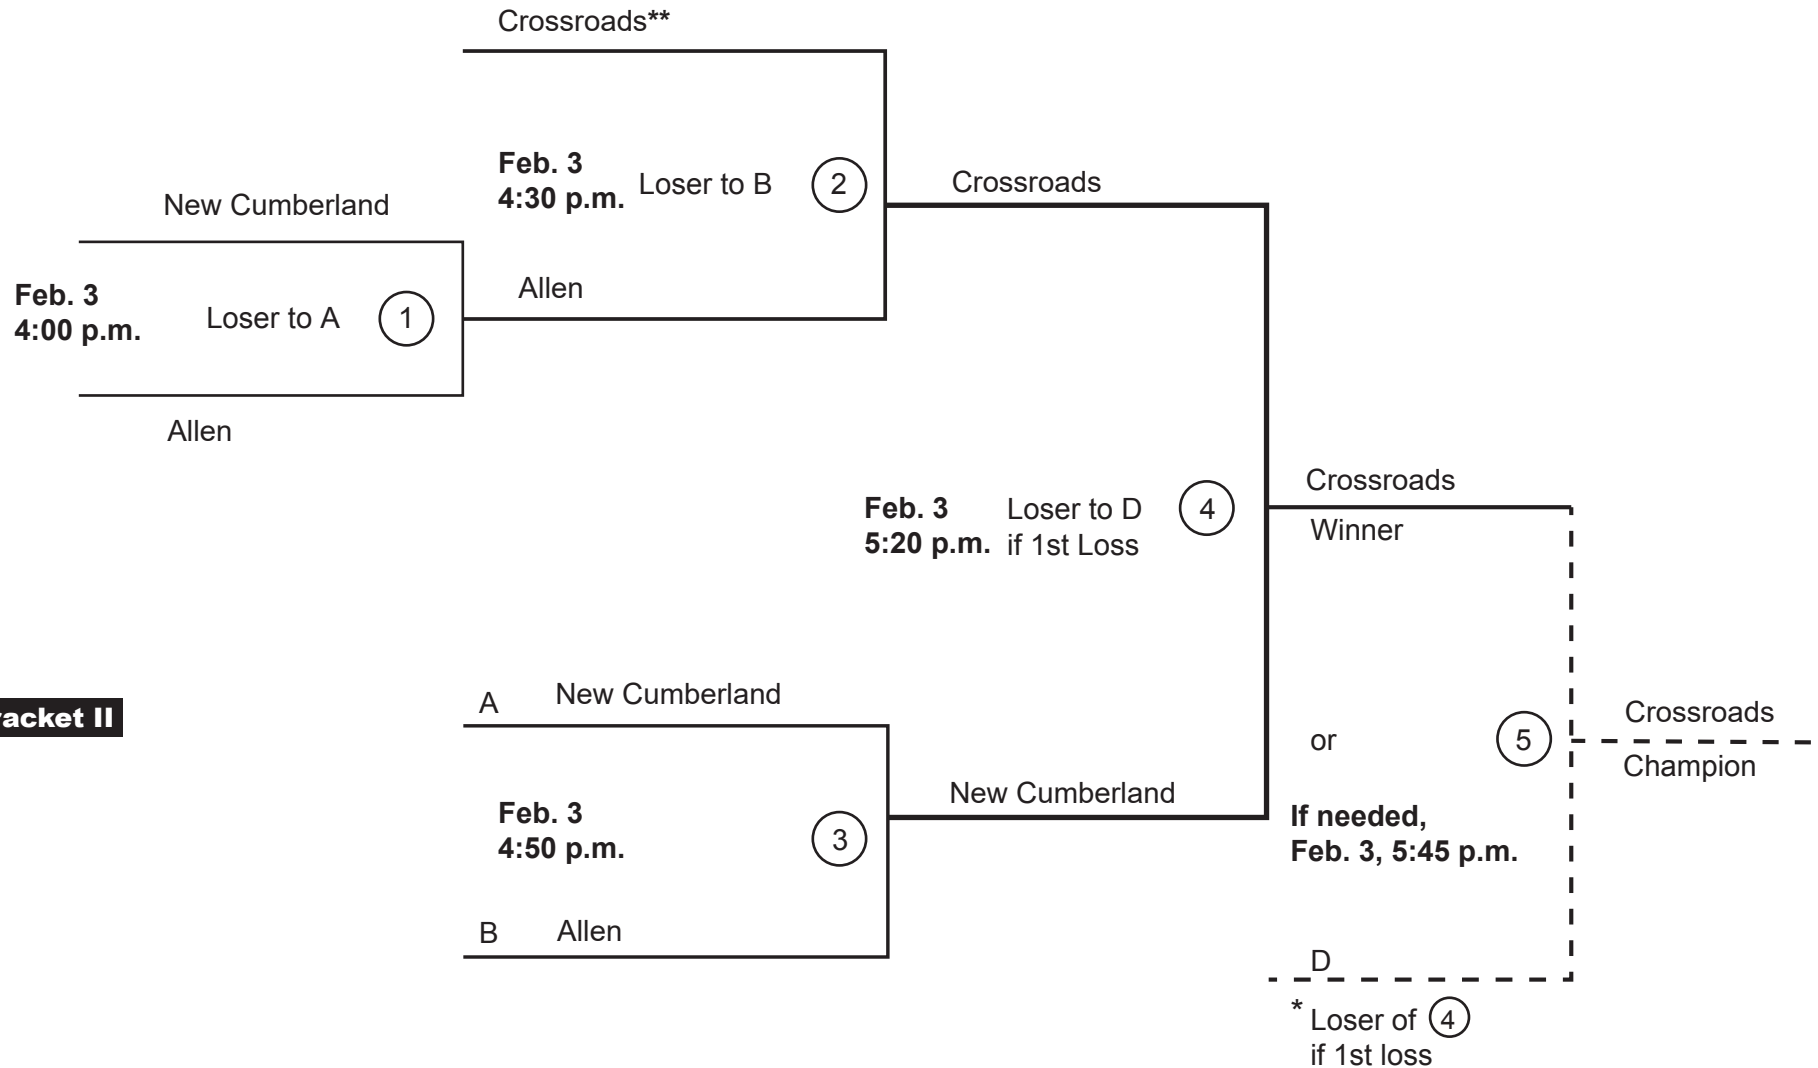

WEST SHORE FOUNDATION • &\$22 ACADEMIC BOWL

8th Grade • 3 Team Double Elimination Bracket

Bracket I

* See page 3 of the Academic Bowl Guidelines for rules regarding Double Elimination.

** In cases where the number of teams at the start of the tournament is not divisible by two, one team will receive a bye in the first round entitling them to advance to the second round automatically without playing.