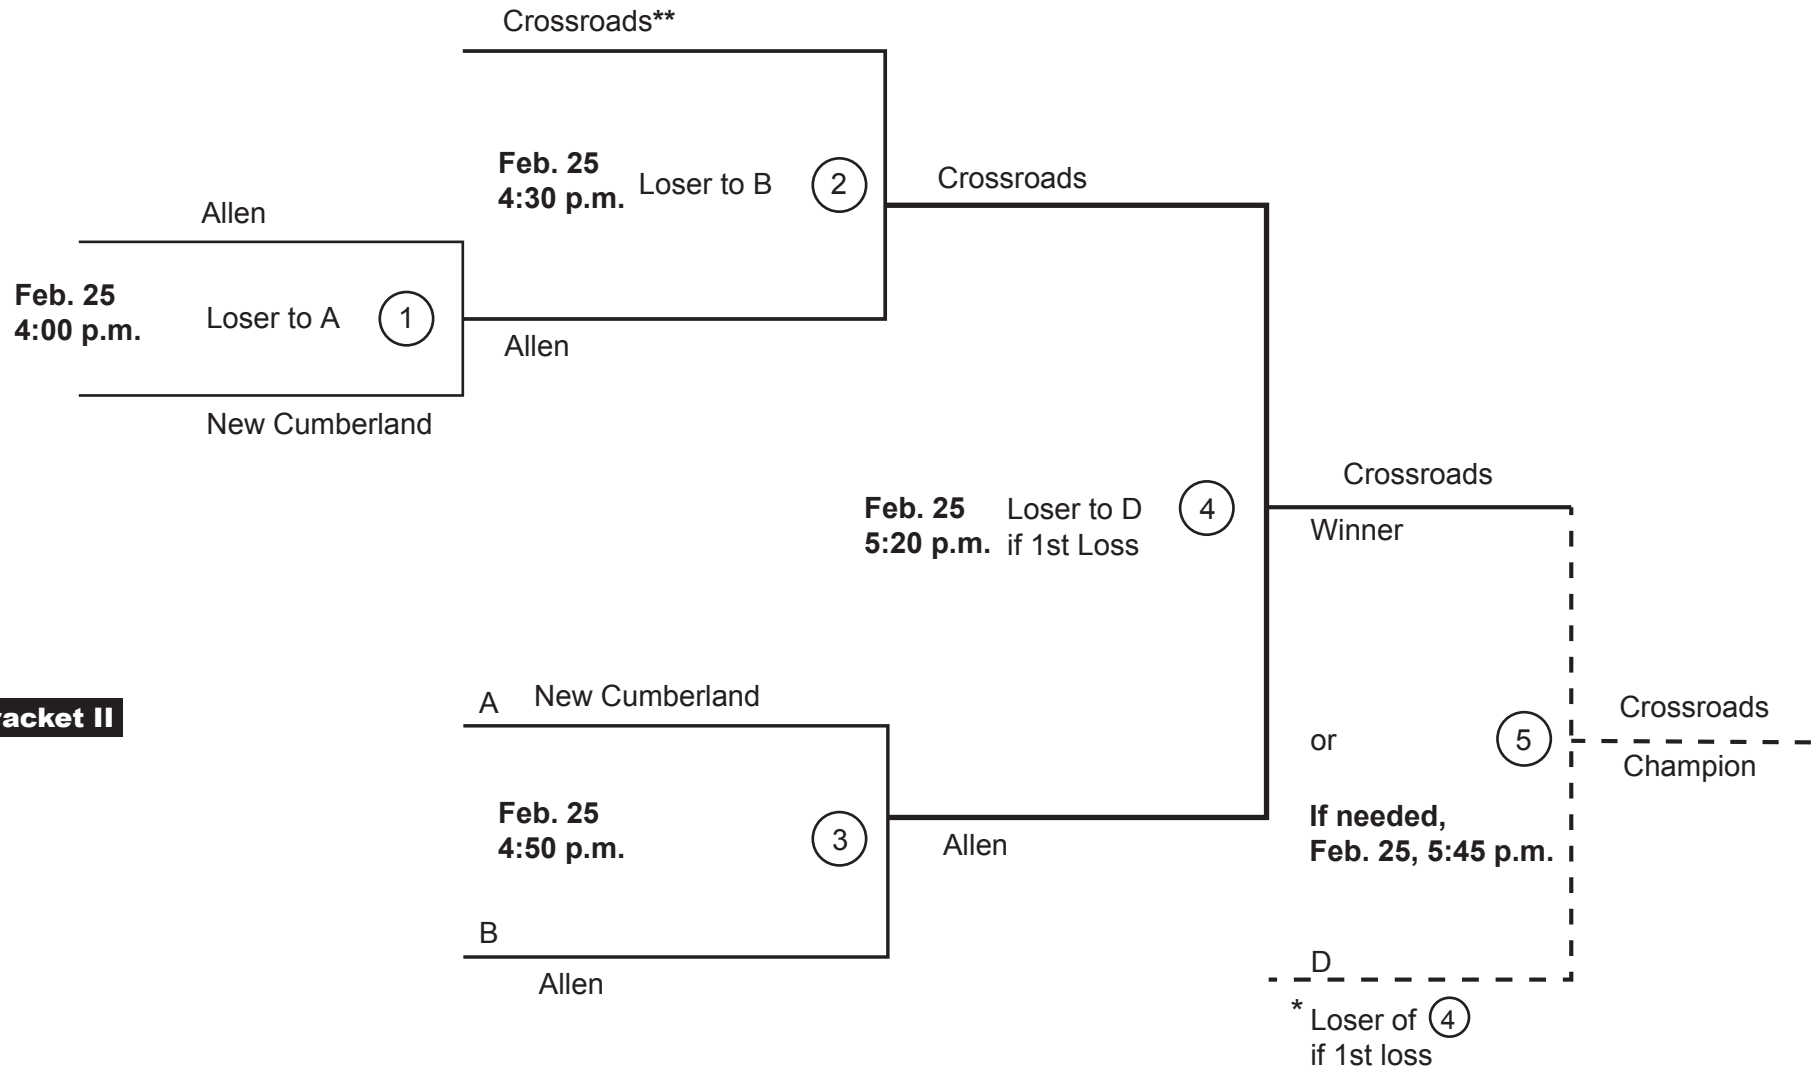

WEST SHORE FOUNDATION • &\$21 ACADEMIC BOWL

6th Grade • 3 Team Double Elimination Bracket

Bracket I

* See page 3 of the Academic Bowl Guidelines for rules regarding Double Elimination.
 ** In cases where the number of teams at the start of the tournament is not divisible by two, one team will receive a bye in the first round entitling them to advance to the second round automatically without playing.