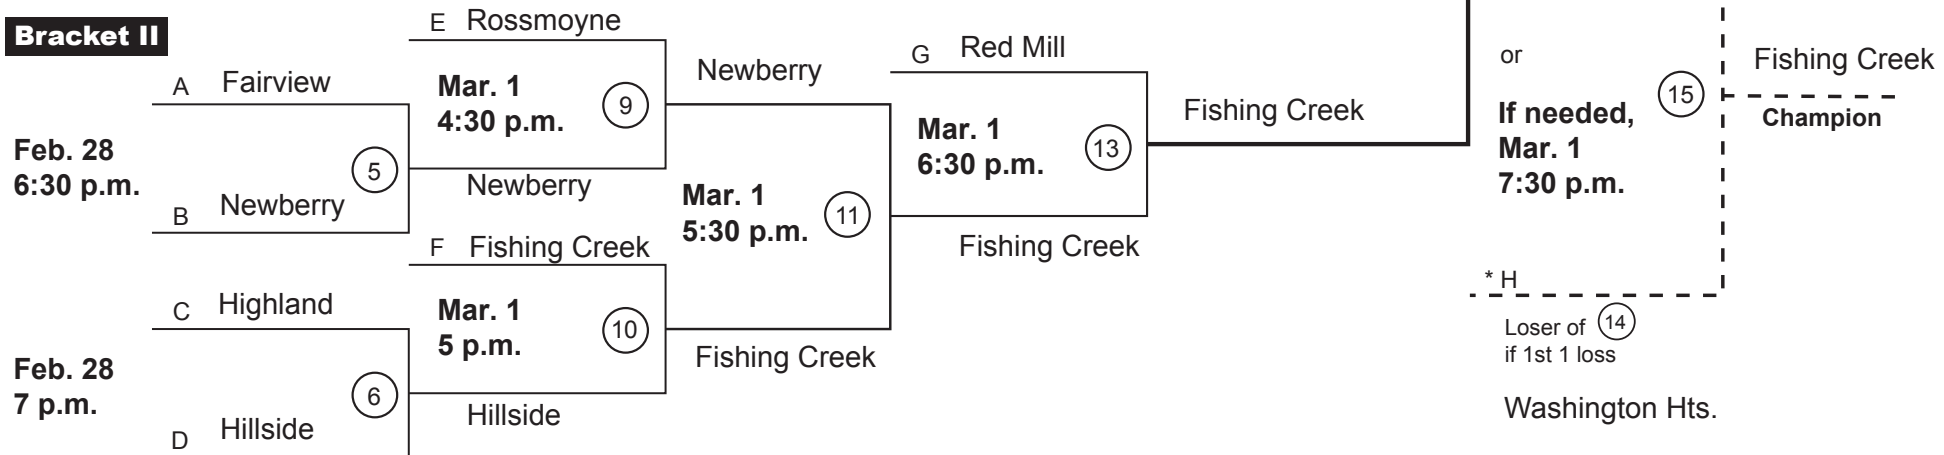

# WEST SHORE FOUNDATION • 2022 ACADEMIC BOWL

## 4th Grade • 8 Team Double Elimination Bracket

### Bracket I

### Bracket II

\* See page 3 of the Academic Bowl Guidelines for rules regarding Double Elimination.