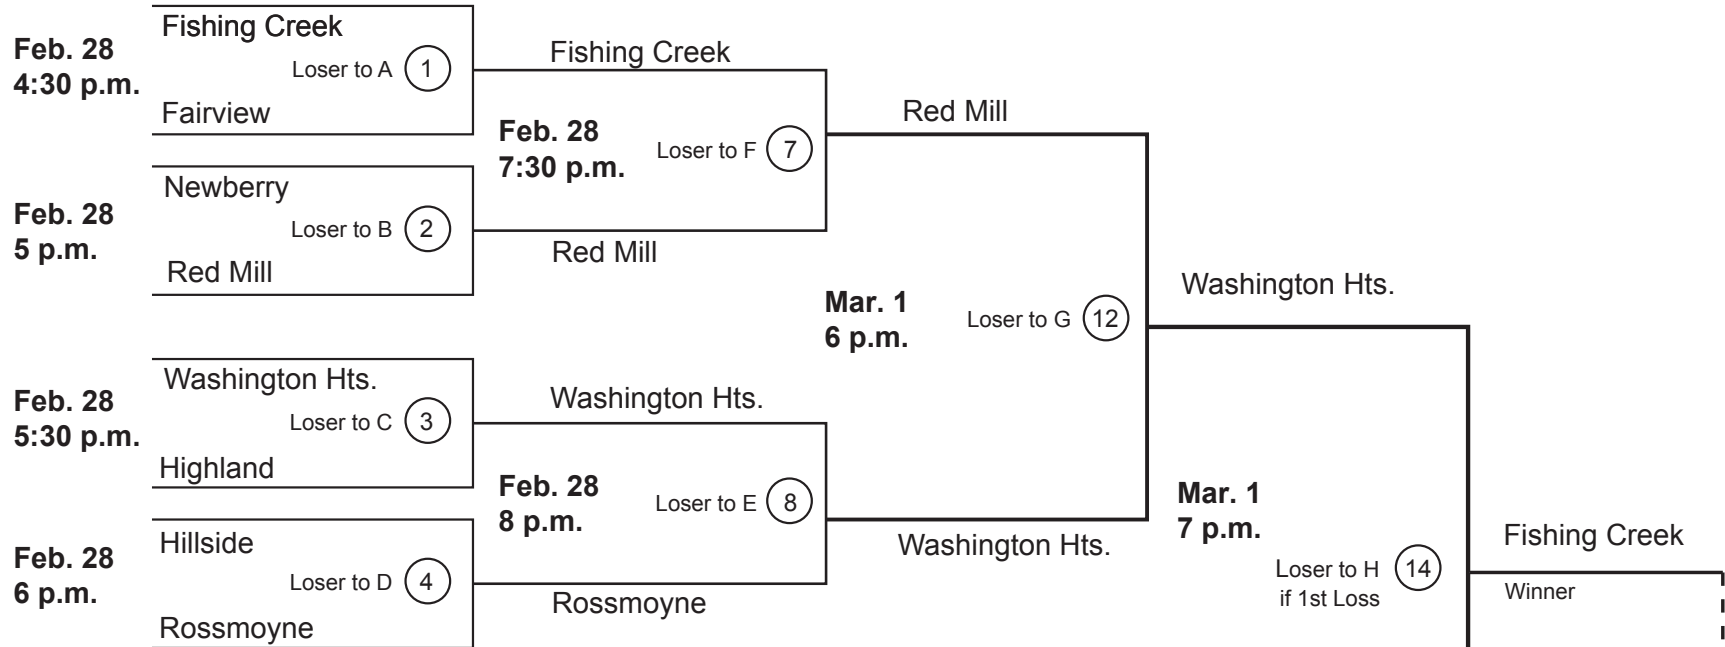

# WEST SHORE FOUNDATION • 2022 ACADEMIC BOWL

## 4th Grade • 8 Team Double Elimination Bracket

### Bracket I