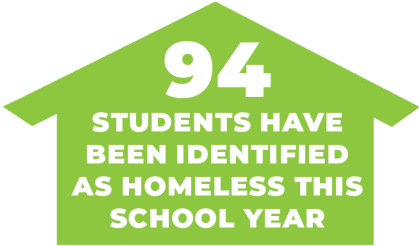

West Shore S.D.

Located between Harrisburg and York in southcentral Pennsylvania, the West Shore School District has eight elementary schools, three middle schools, two high schools, and a virtual learning academy. With more than 7,500 students and approximately 930 staff members, West Shore is the third largest public school district in the Greater Harrisburg metropolitan area.

SPECIAL EDUCATION

The District is providing Special Education Services to **2,019 students**, representing 27% of the total enrollment.

FREE AND REDUCED MEALS

As of February 2023, **3,194 students**, 43% of our enrollment, receive a free or reduced lunch/breakfast.