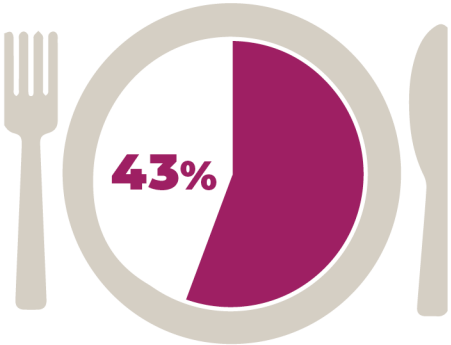

West Shore S.D.

Located between Harrisburg and York in southcentral Pennsylvania, the West Shore School District has eight elementary schools, three middle schools, two high schools, and a virtual learning academy. With more than 7,500 students and approximately 930 staff members, West Shore is the third largest public school district in the Greater Harrisburg metropolitan area.

SPECIAL EDUCATION

The District is providing Special Education Services to **2,019 students**, representing 27% of the total enrollment.

FREE AND REDUCED MEALS

As of February 2023, **3,194 students**, 43% of our enrollment, receive a free or reduced lunch/breakfast.