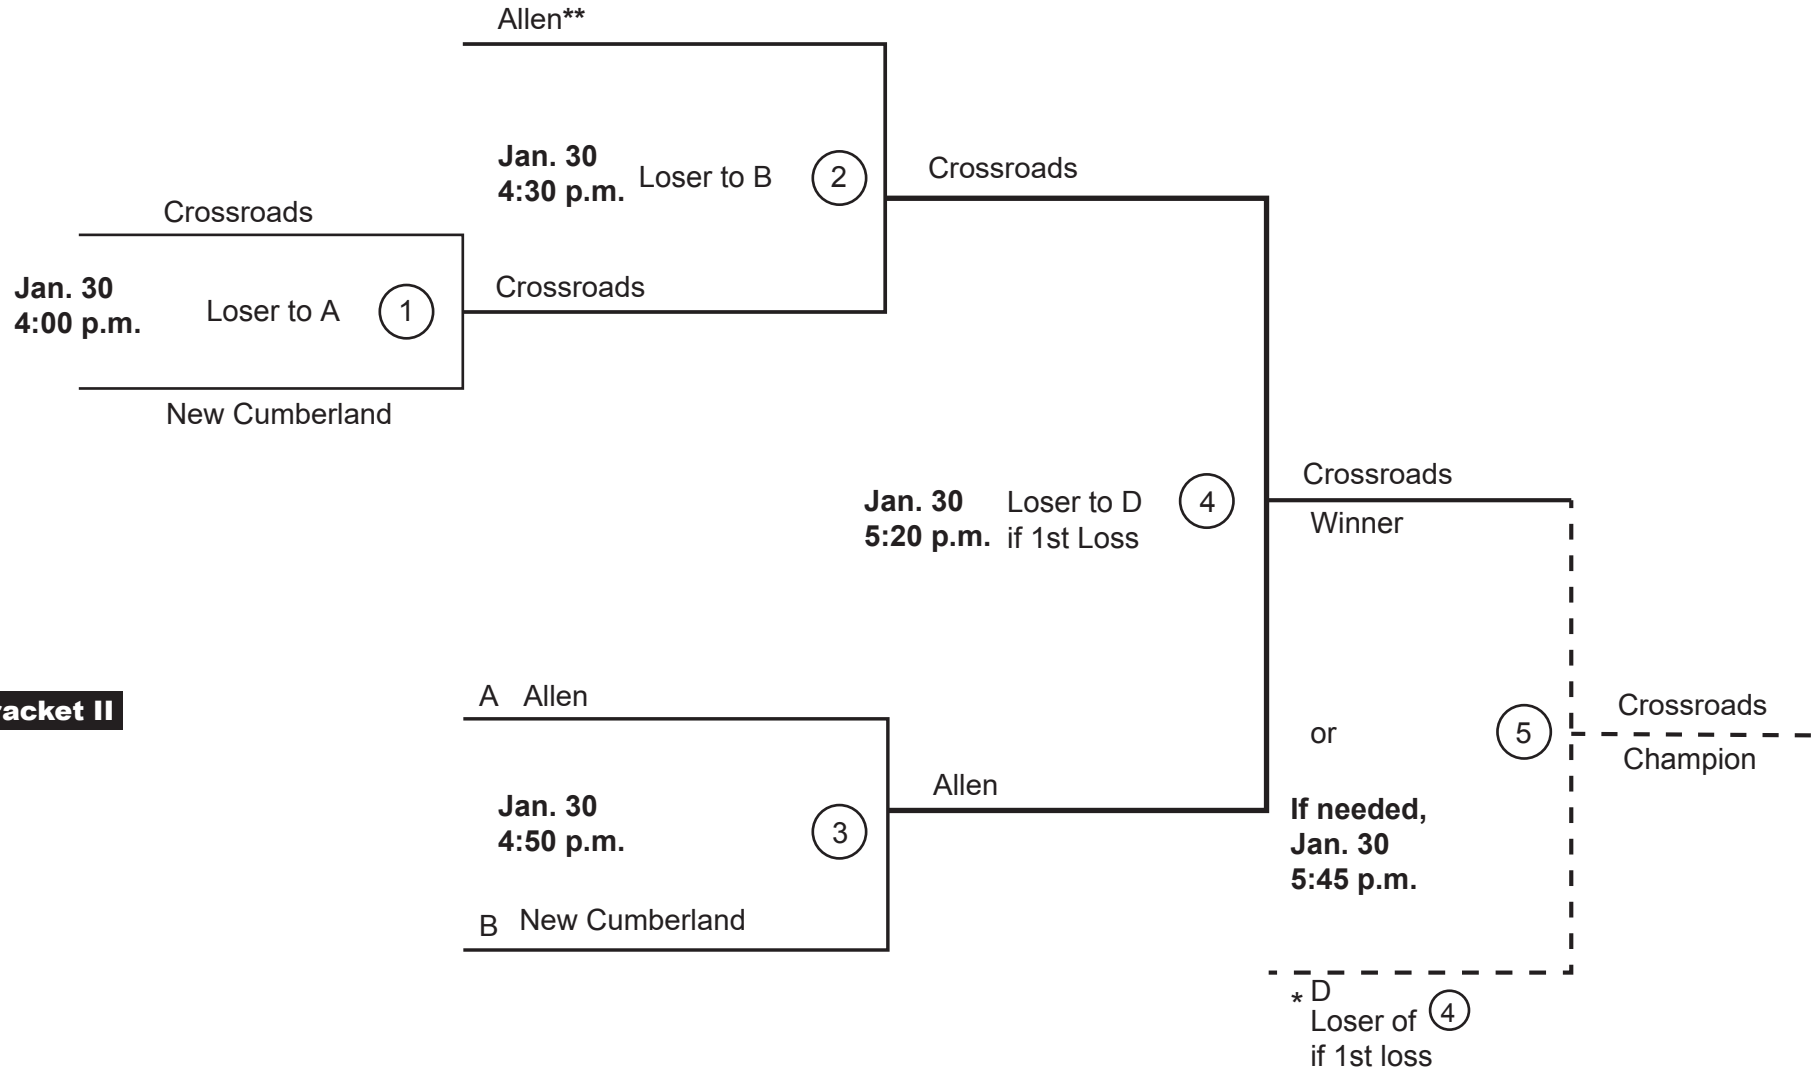

WEST SHORE FOUNDATION • &\$23 ACADEMIC BOWL

8th Grade • 3 Team Double Elimination Bracket

Bracket I

Bracket II

* See page 3 of the Academic Bowl Guidelines for rules regarding Double Elimination.

** In cases where the number of teams at the start of the tournament is not divisible by two, one team will receive a bye in the first round entitling them to advance to the second round automatically without playing.