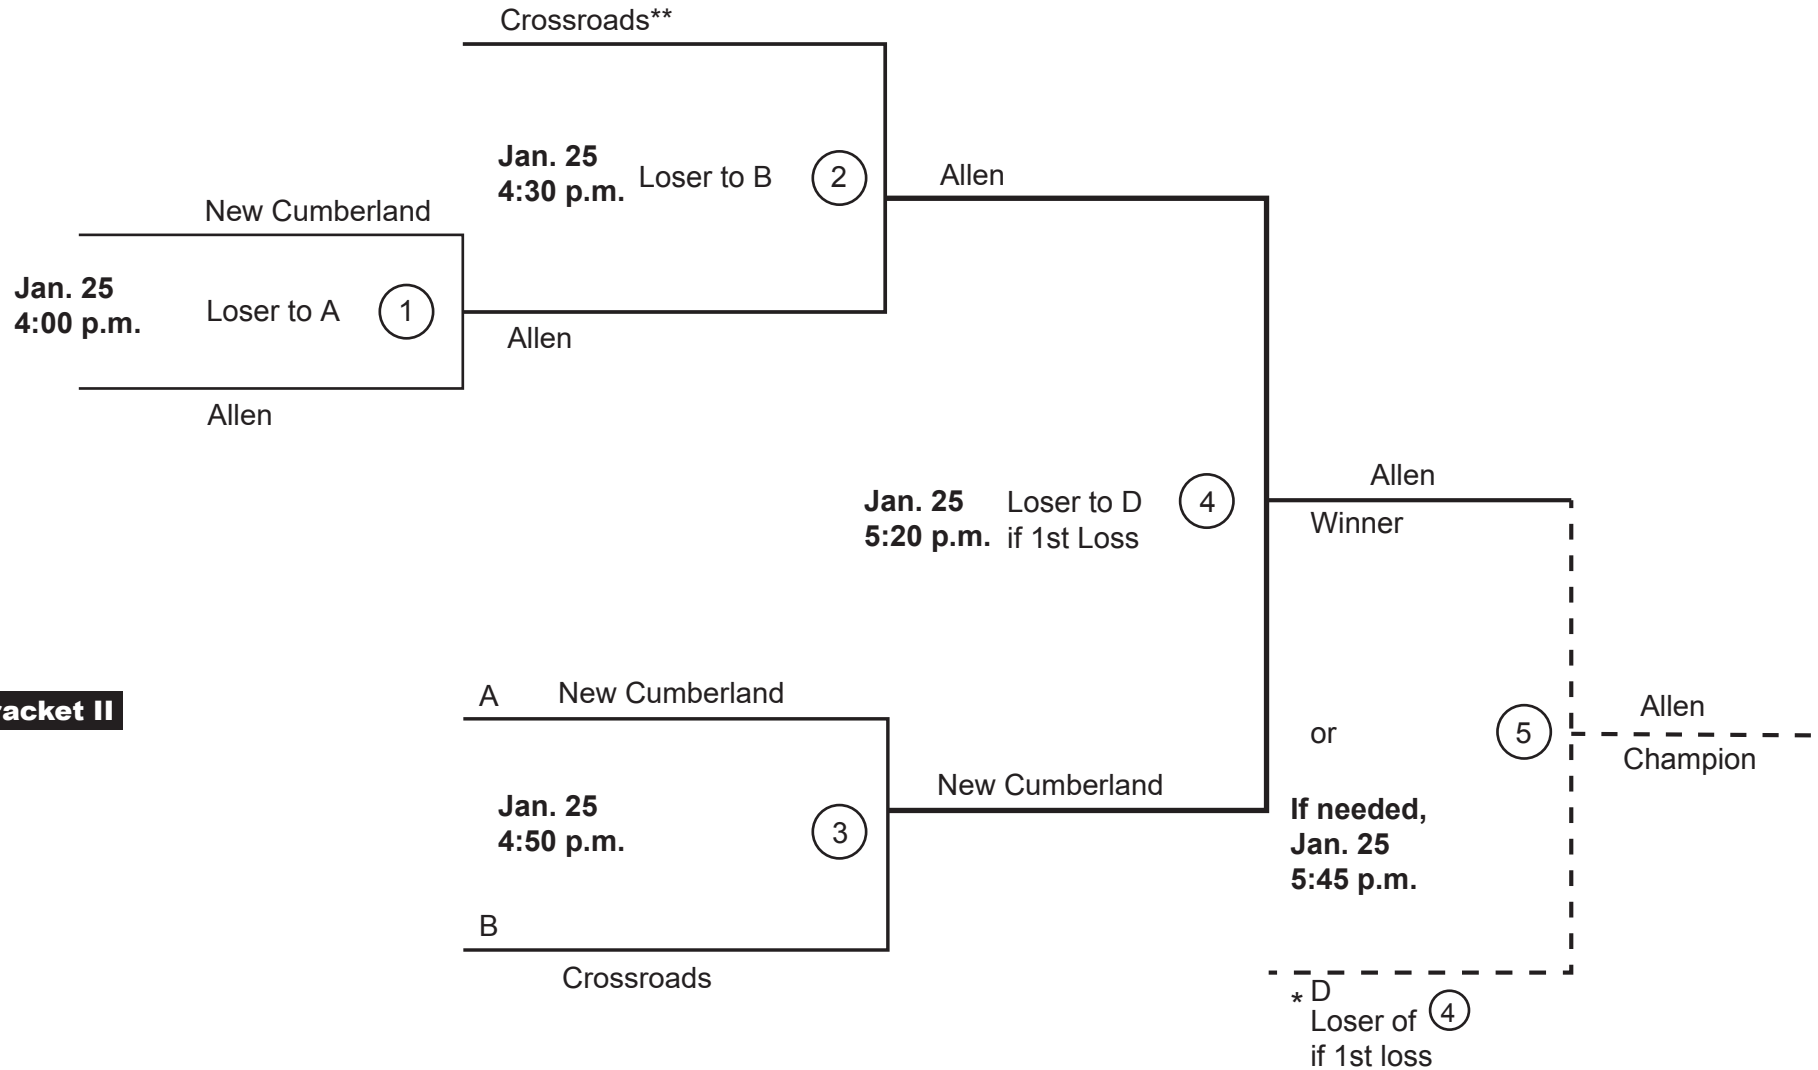

WEST SHORE FOUNDATION • &\$24 ACADEMIC BOWL

8th Grade • 3 Team Double Elimination Bracket

Bracket I

* See page 3 of the Academic Bowl Guidelines for rules regarding Double Elimination.

** In cases where the number of teams at the start of the tournament is not divisible by two, one team will receive a bye in the first round entitling them to advance to the second round automatically without playing.