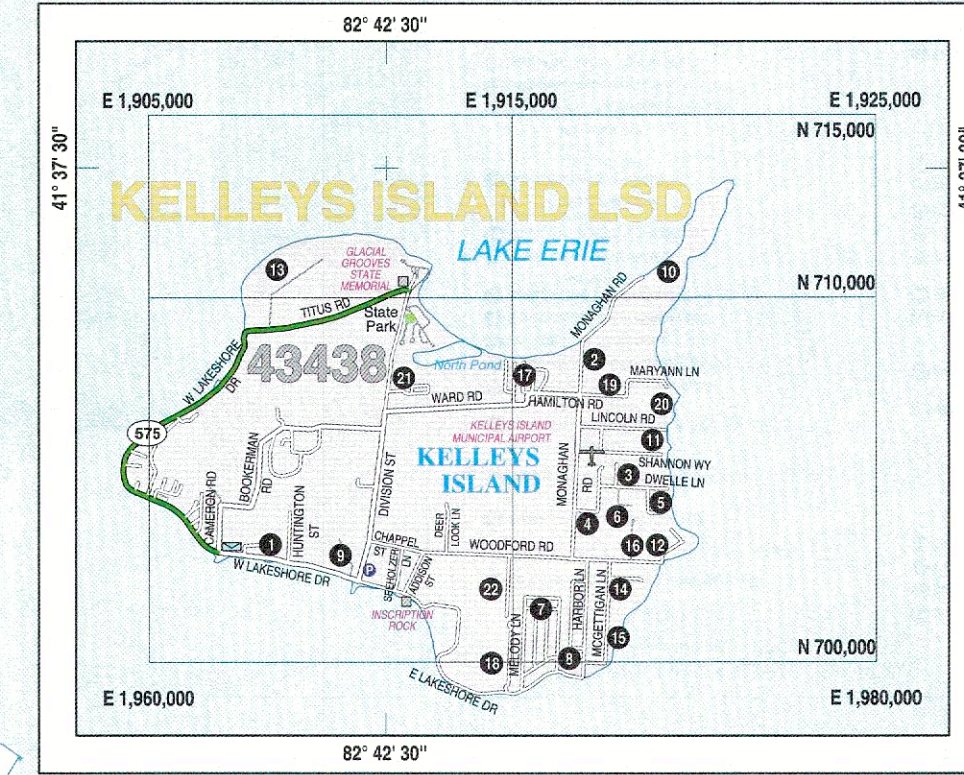

ERIE COUNTY OHIO

COUNTY STATISTICS
Area ..... 264 Sq.Miles
Highest Point in County ..... 890 Feet

ROAD MILEAGES
State Highways ..... 182.41 Miles
County Roads ..... 139.94 Miles
Township Roads ..... 255.99 Miles
Ohio Turnpike ..... 26.00 Miles
Total County Mileage ..... 614.34 Miles

POPULATION
(2020 CENSUS)

Berlin Twp.	2709
Berlin Heights	651
Florence Twp.	2470
Groton Twp.	1140
Huron City	3922
Kelleys Island Village	256
Margaretta Twp.	4258
Bay View Village	658
Castalia Village	774
Milan Village	997
Milan Twp.	2583
Oxford Twp.	1140
Perkins Twp.	12390
Sandusky City	25995
Vermilion City	4837
Vermilion Twp.	4837
Total County Population	75818

LEGEND

- Limited Access Highways - Toll
- Limited Access Highways - Free
- Divided Highways
- U.S. Highways
- State Highways
- County Highways
- Township Roads, Improved
- Township Roads, Unimproved
- Streets and Other Roads
- Private Roads
- County Boundaries
- Township Boundaries
- Corporate Limits
- School Districts
- Zip Codes
- Points of Interest
- Hospital
- Post Office
- Fire
- Police
- Schools
- Library