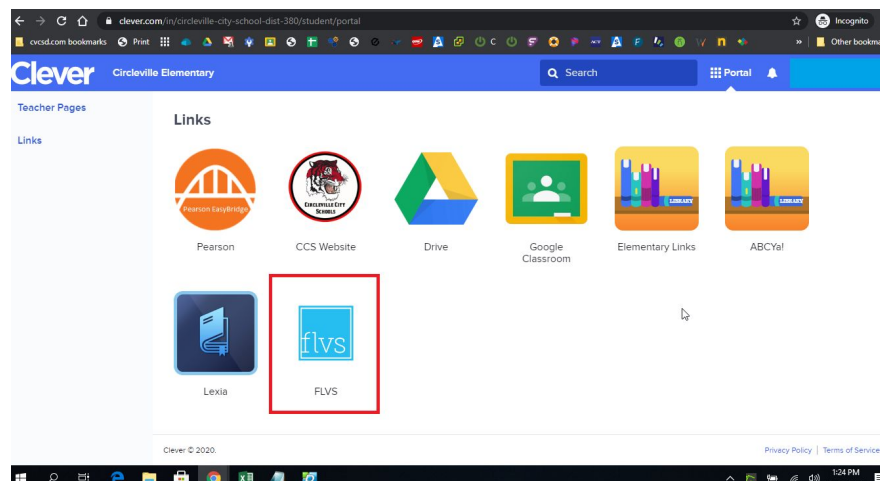

Steps:

1. Open up the Chromebook and log-in using your student's school email and password listed below
  - a. Username:
  - b. Password:

2. Once logged in to the Chromebook, open the Chrome web browser. You should be taken directly to the Clever home page. If not, you can navigate there using the address below. Once there, Click on the FLVS Link

- a. <https://clever.com/in/circleville-city-school-dist-380>