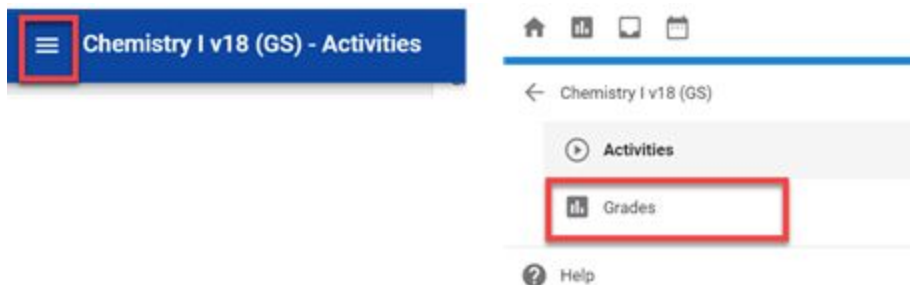

5.  
6. The To-Do List tab shows upcoming activities/assessments that are due in the course.

7.

8. The Course Links tab will provide access to any teacher-added course links. Simply click on the course link title to access the site.

9.

10. Choose to navigate the course by selecting a module folder, then the lesson that you would like to view.

- 11.
- 12. To view course grades earned, select the Main Menu icon in the top left-hand corner and choose Grades from the drop-down menu.