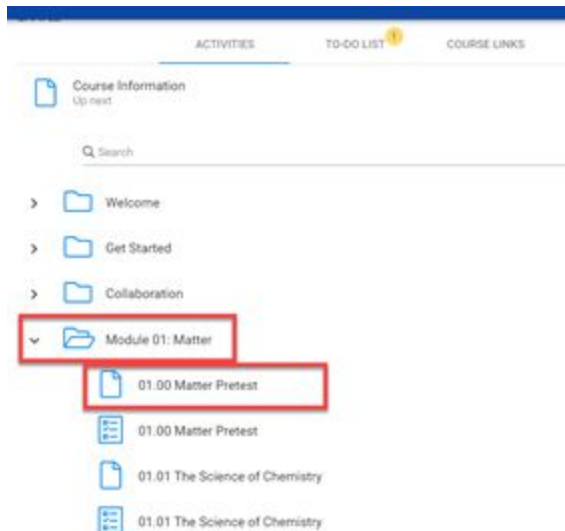

- a. <https://clever.com/in/circleville-city-school-dist-380>

- b.

3. From the Student App screen, choose the course you would like to enter by selecting the course card.

4. Once the course is opened, the course home page along with the Activities, To-Do List, and Course Links tabs will be visible. The Activities tab provides navigation to the last visited activity, activity that is up next, or the module folders to go directly into a specific lesson or assessment.

5.  
6. The To-Do List tab shows upcoming activities/assessments that are due in the course.

7.

8. The Course Links tab will provide access to any teacher-added course links. Simply click on the course link title to access the site.

9.

10. Choose to navigate the course by selecting a module folder, then the lesson that you would like to view.

- 11.
- 12. To view course grades earned, select the Main Menu icon in the top left-hand corner and choose Grades from the drop-down menu.