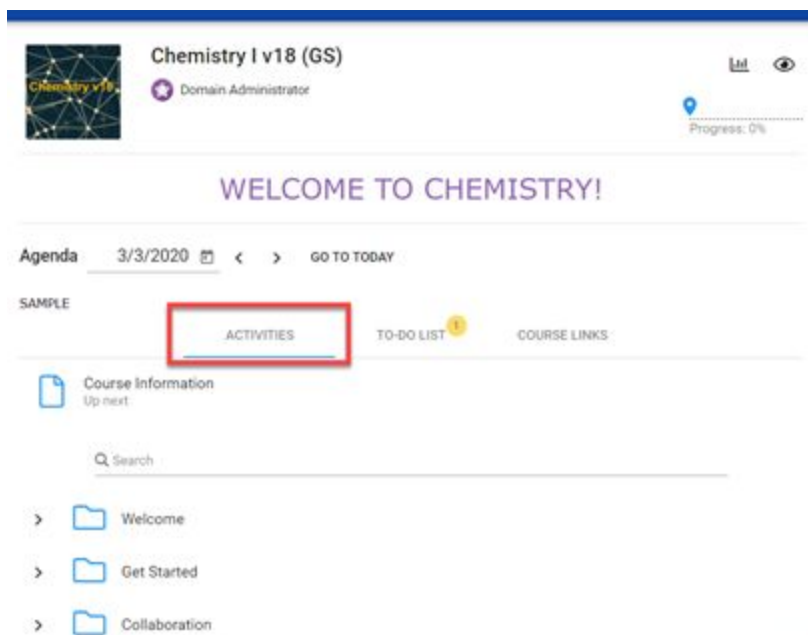

- a. <https://clever.com/in/circleville-city-school-dist-380>

- b.

3. From the Student App screen, choose the course you would like to enter by selecting the course card.

4. Once the course is opened, the course home page along with the Activities, To-Do List, and Course Links tabs will be visible. The Activities tab provides navigation to the last visited activity, activity that is up next, or the module folders to go directly into a specific lesson or assessment.

5.  
6. The To-Do List tab shows upcoming activities/assessments that are due in the course.

7.

8. The Course Links tab will provide access to any teacher-added course links. Simply click on the course link title to access the site.

9.

10. Choose to navigate the course by selecting a module folder, then the lesson that you would like to view.

- 11.
- 12. To view course grades earned, select the Main Menu icon in the top left-hand corner and choose Grades from the drop-down menu.