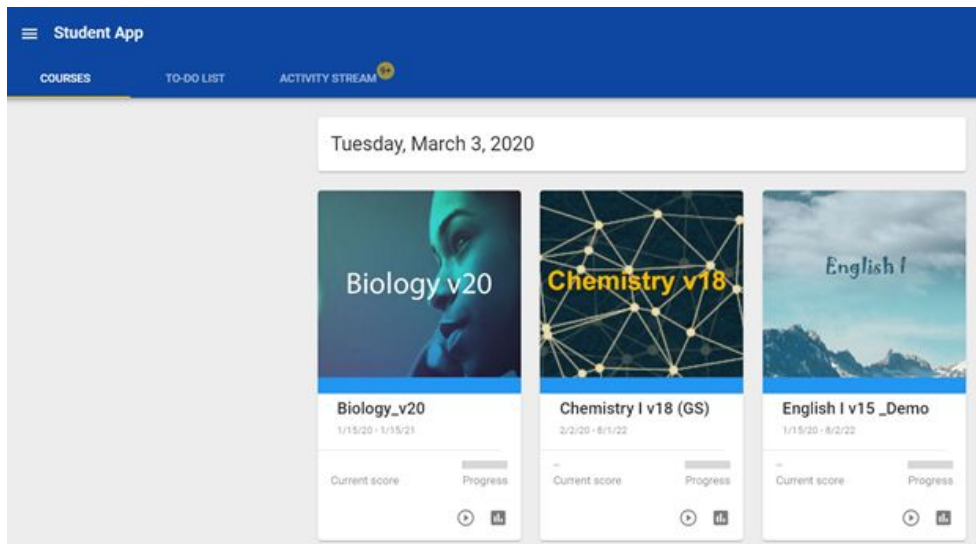

**Steps:**

1. Open up the Chromebook and log-in using your student's school email and password listed below
  - a. Username:
  - b. Password:
  
2. Once logged in to the Chromebook, open the Chrome web browser. You should be taken directly to the Clever home page. If not, you can navigate there using the address below. Once there, Click on the FLVS Link

- a. <https://clever.com/in/circleville-city-school-dist-380>

- b.

3. From the Student App screen, choose the course you would like to enter by selecting the course card.

4. Once the course is opened, the course home page along with the Activities, To-Do List, and Course Links tabs will be visible. The Activities tab provides navigation to the last visited activity, activity that is up next, or the module folders to go directly into a specific lesson or assessment.

5.  
6. The To-Do List tab shows upcoming activities/assessments that are due in the course.

7.

8. The Course Links tab will provide access to any teacher-added course links. Simply click on the course link title to access the site.