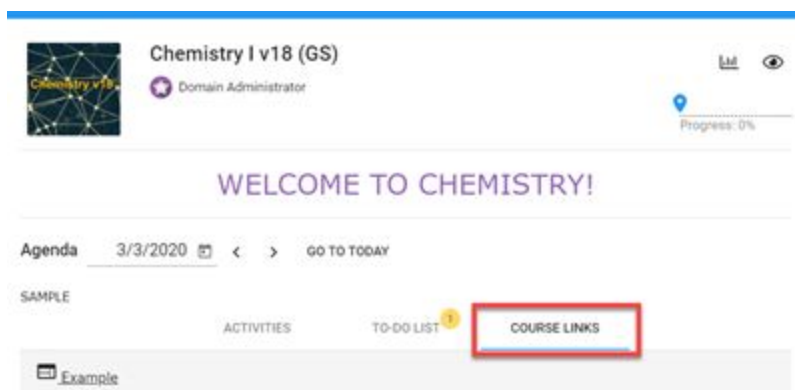

- a. <https://clever.com/in/circleville-city-school-dist-380>

- b.

3. From the Student App screen, choose the course you would like to enter by selecting the course card.

4. Once the course is opened, the course home page along with the Activities, To-Do List, and Course Links tabs will be visible. The Activities tab provides navigation to the last visited activity, activity that is up next, or the module folders to go directly into a specific lesson or assessment.

5.  
6. The To-Do List tab shows upcoming activities/assessments that are due in the course.

7.

8. The Course Links tab will provide access to any teacher-added course links. Simply click on the course link title to access the site.