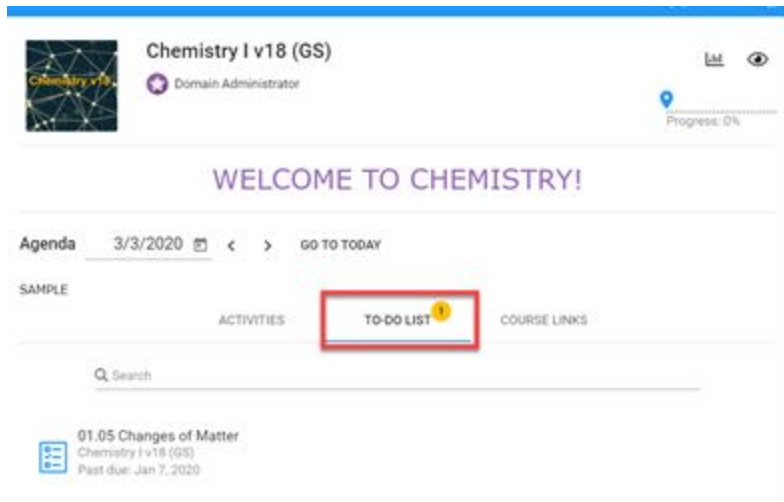

- a. <https://clever.com/in/circleville-city-school-dist-380>

- b.

3. From the Student App screen, choose the course you would like to enter by selecting the course card.

4. Once the course is opened, the course home page along with the Activities, To-Do List, and Course Links tabs will be visible. The Activities tab provides navigation to the last visited activity, activity that is up next, or the module folders to go directly into a specific lesson or assessment.

5.  
6. The To-Do List tab shows upcoming activities/assessments that are due in the course.

7.

8. The Course Links tab will provide access to any teacher-added course links. Simply click on the course link title to access the site.