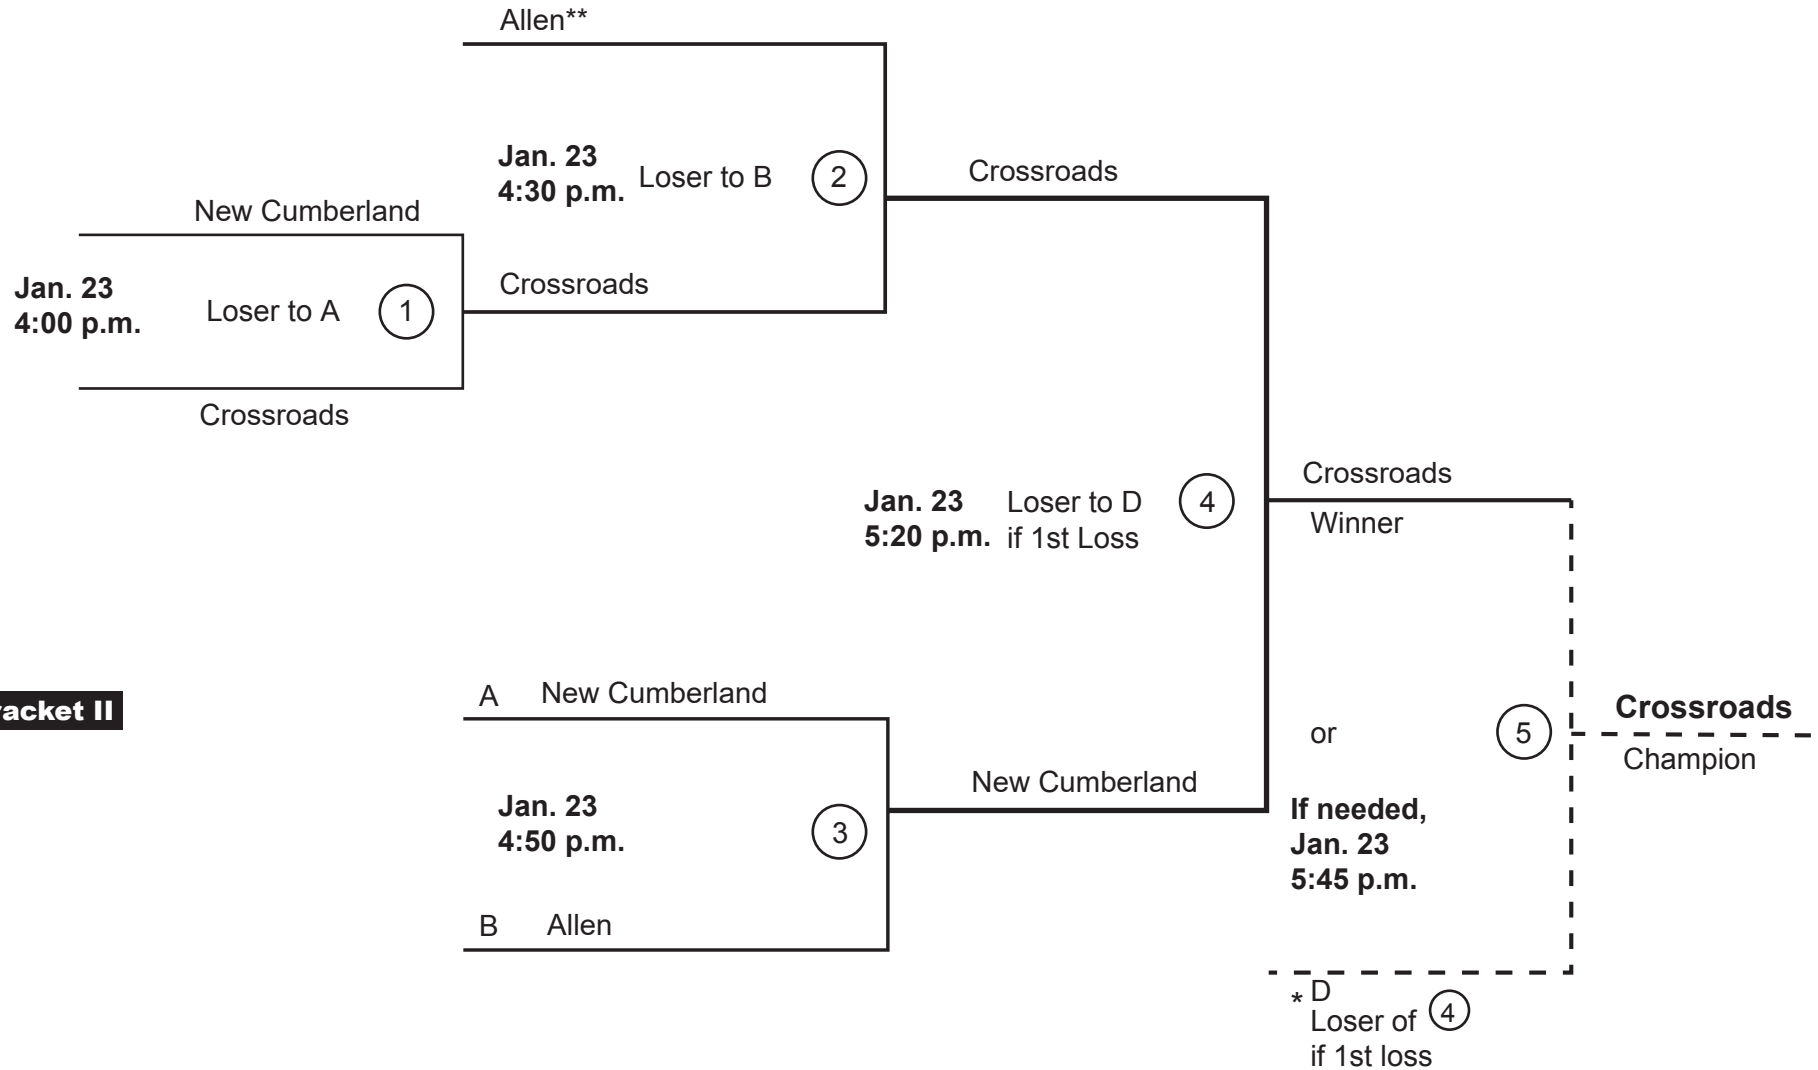

WEST SHORE FOUNDATION • &\$25 ACADEMIC BOWL

8th Grade • 3 Team Double Elimination Bracket

Bracket I

* See page 3 of the Academic Bowl Guidelines for rules regarding Double Elimination.

** In cases where the number of teams at the start of the tournament is not divisible by two, one team will receive a bye in the first round entitling them to advance to the second round automatically without playing.