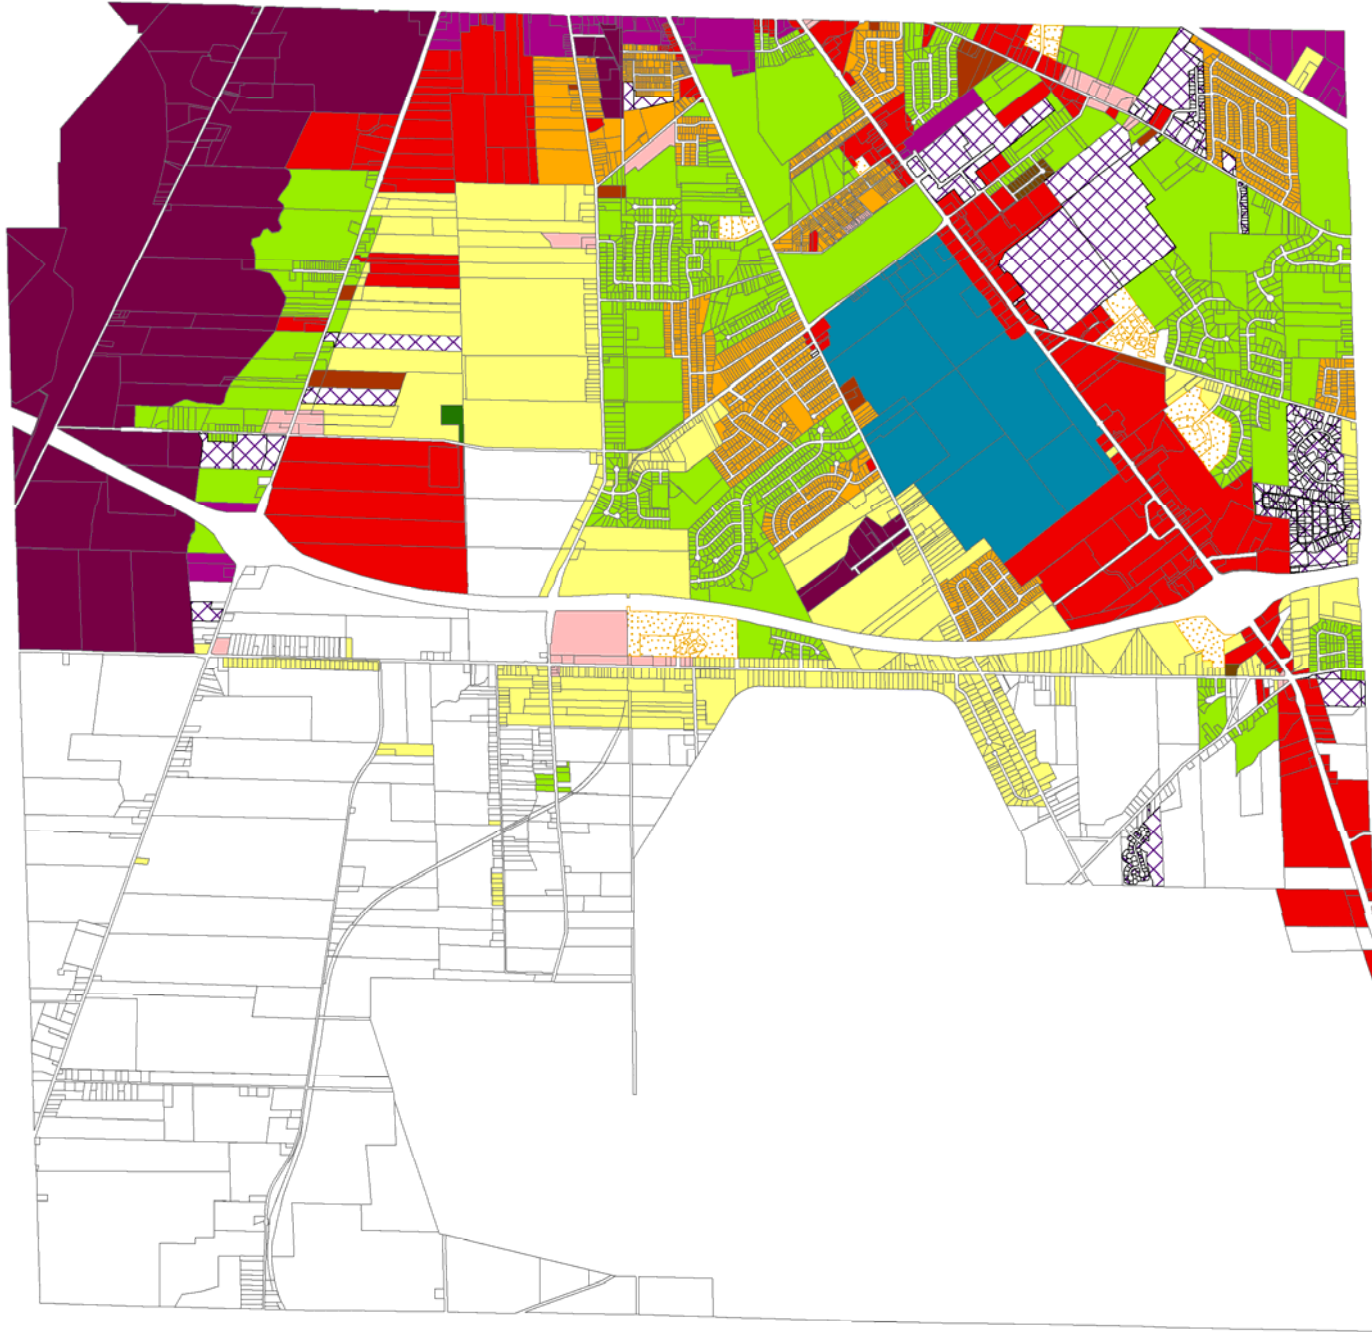

Perkins Township Erie County, Ohio Zoning Map

Legend

ZONING CODE

-  A Agriculture
-  C-1 Local Commercial
-  C-2 General Commercial
-  I-1 Light Industrial
-  I-2 Heavy Industrial
-  MA Mineral Aggregate
-  P-B-O Professional & Business Offices
-  PUD Planned Unit Development
-  R-1 Single Family Residential
-  R-1-A Single Family Residential
-  R-1-B Single Family Residential
-  R-2 Two Family Residential
-  R-3 Multi Family Residential
-  R-Rural Residential

Map created by the Erie County Department of Regional Planning and to be used for illustrative purposes only. Refer to original documents for accuracy. Erie County, Ohio does not assume responsibility or liability for any errors or omissions contained herein.

Original Source: Perkins Township Zoning Map (Oct. 2015),
Erie County GIS, ESRI
Compiled: November 2019
Updated: March 2022
Resolution #2021-092